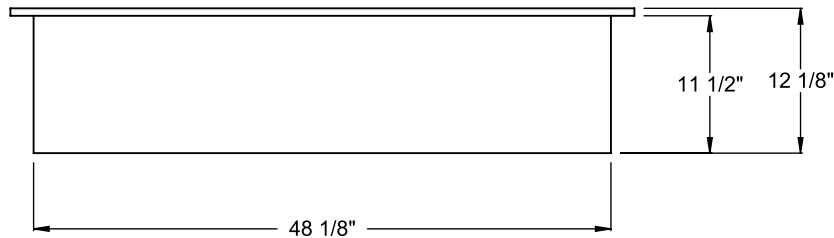

CFPO-4
Linear Firepit
Bottom Intake

**PRELIMINARY
DRAWING ONLY**

EXAMPLE CONFIGURATION	UNLESS OTHERWISE SPECIFIED	DATE
MONTIGO COMMERCIAL FIREPLACES ARE CUSTOM BUILT FOR EACH PROJECT. THIS DRAWING IS FOR REFERENCE ONLY. FLUE AND AIR INTAKE SIZES ARE SUBJECT TO CHANGE DEPENDING ON VENT RUN.	DIMENSIONS ARE IN INCHES TOLERANCES: FRACTIONAL $\pm 1/8"$	28/08/2020

MONTIGO
the art of **fireplaces**
www.montigo.com