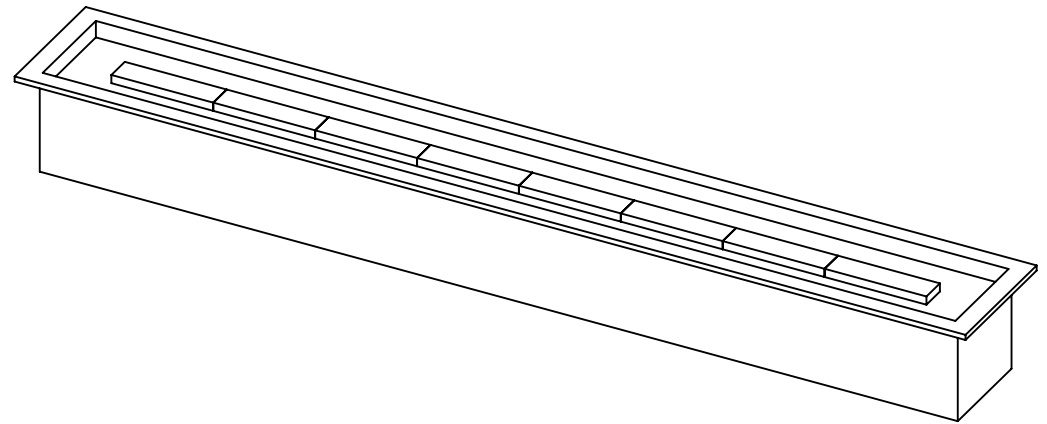

CFPO-9
Linear Firepit
Bottom Intake

**PRELIMINARY
DRAWING ONLY**

EXAMPLE CONFIGURATION	UNLESS OTHERWISE SPECIFIED	DATE
MONTIGO COMMERCIAL FIREPLACES ARE CUSTOM BUILT FOR EACH PROJECT. THIS DRAWING IS FOR REFERENCE ONLY. FLUE AND AIR INTAKE SIZES ARE SUBJECT TO CHANGE DEPENDING ON VENT RUN.	DIMENSIONS ARE IN INCHES TOLERANCES: FRACTIONAL $\pm 1/8"$	28/08/2020

MONTIGO
the art of **fireplaces**
www.montigo.com