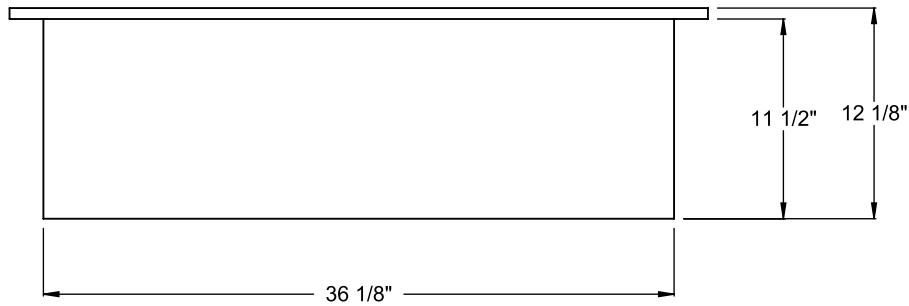

CFPO-3
Linear Firepit
Bottom Intake

**PRELIMINARY
DRAWING ONLY**

EXAMPLE CONFIGURATION	UNLESS OTHERWISE SPECIFIED	DATE
MONTIGO COMMERCIAL FIREPLACES ARE CUSTOM BUILT FOR EACH PROJECT. THIS DRAWING IS FOR REFERENCE ONLY. FLUE AND AIR INTAKE SIZES ARE SUBJECT TO CHANGE DEPENDING ON VENT RUN.	DIMENSIONS ARE IN INCHES TOLERANCES: FRACTIONAL $\pm 1/8"$	28/08/2020

MONTIGO
the art of **fireplaces**
www.montigo.com