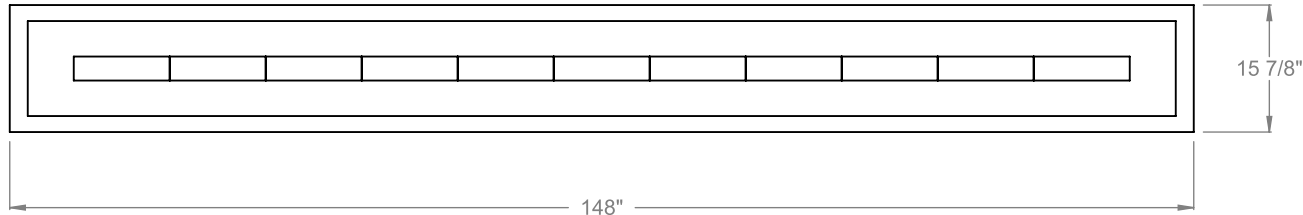

CFPO-12
Linear Firepit
Bottom Intake

**PRELIMINARY
DRAWING ONLY**

EXAMPLE CONFIGURATION	UNLESS OTHERWISE SPECIFIED	DATE
MONTIGO COMMERCIAL FIREPLACES ARE CUSTOM BUILT FOR EACH PROJECT. THIS DRAWING IS FOR REFERENCE ONLY. FLUE AND AIR INTAKE SIZES ARE SUBJECT TO CHANGE DEPENDING ON VENT RUN.	DIMENSIONS ARE IN INCHES TOLERANCES: FRACTIONAL $\pm 1/8"$	28/08/2020

MONTIGO
the art of **fireplaces**
www.montigo.com