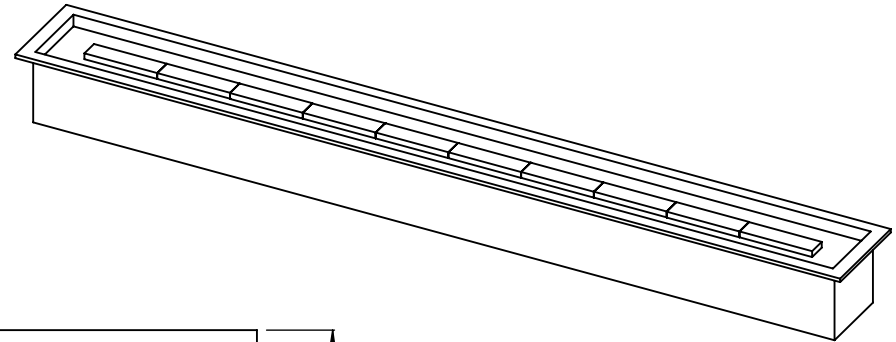

CFPO-11
Linear Firepit
Bottom Intake

**PRELIMINARY
DRAWING ONLY**

EXAMPLE CONFIGURATION	UNLESS OTHERWISE SPECIFIED	DATE
MONTIGO COMMERCIAL FIREPLACES ARE CUSTOM BUILT FOR EACH PROJECT. THIS DRAWING IS FOR REFERENCE ONLY. FLUE AND AIR INTAKE SIZES ARE SUBJECT TO CHANGE DEPENDING ON VENT RUN.	DIMENSIONS ARE IN INCHES TOLERANCES: FRACTIONAL $\pm 1/8"$	28/08/2020

MONTIGO
the art of **fireplaces**
www.montigo.com