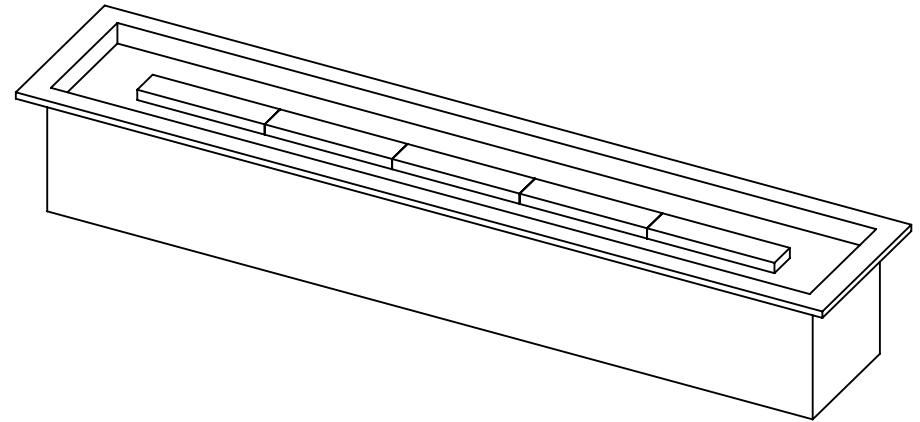

CFPO-6
Linear Firepit
Bottom Intake

**PRELIMINARY
DRAWING ONLY**

EXAMPLE CONFIGURATION	UNLESS OTHERWISE SPECIFIED	DATE
MONTIGO COMMERCIAL FIREPLACES ARE CUSTOM BUILT FOR EACH PROJECT. THIS DRAWING IS FOR REFERENCE ONLY. FLUE AND AIR INTAKE SIZES ARE SUBJECT TO CHANGE DEPENDING ON VENT RUN.	DIMENSIONS ARE IN INCHES TOLERANCES: FRACTIONAL $\pm 1/8"$	28/08/2020

MONTIGO
the art of **fireplaces**
www.montigo.com