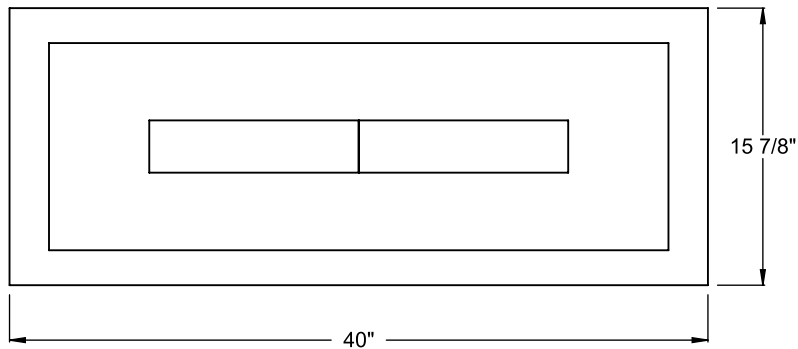

CFPO-3
Linear Firepit
Bottom Intake

**PRELIMINARY
DRAWING ONLY**

EXAMPLE CONFIGURATION	UNLESS OTHERWISE SPECIFIED	DATE
MONTIGO COMMERCIAL FIREPLACES ARE CUSTOM BUILT FOR EACH PROJECT. THIS DRAWING IS FOR REFERENCE ONLY. FLUE AND AIR INTAKE SIZES ARE SUBJECT TO CHANGE DEPENDING ON VENT RUN.	DIMENSIONS ARE IN INCHES TOLERANCES: FRACTIONAL $\pm 1/8"$	28/08/2020

MONTIGO
the art of **fireplaces**
www.montigo.com