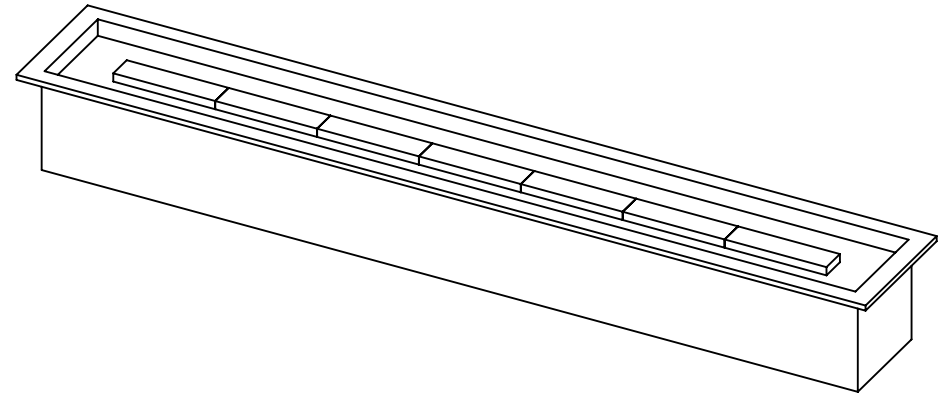

CFPO-8
Linear Firepit
Bottom Intake

**PRELIMINARY
DRAWING ONLY**

EXAMPLE CONFIGURATION	UNLESS OTHERWISE SPECIFIED	DATE
MONTIGO COMMERCIAL FIREPLACES ARE CUSTOM BUILT FOR EACH PROJECT. THIS DRAWING IS FOR REFERENCE ONLY. FLUE AND AIR INTAKE SIZES ARE SUBJECT TO CHANGE DEPENDING ON VENT RUN.	DIMENSIONS ARE IN INCHES TOLERANCES: FRACTIONAL $\pm 1/8"$	28/08/2020

MONTIGO
the art of **fireplaces**
www.montigo.com