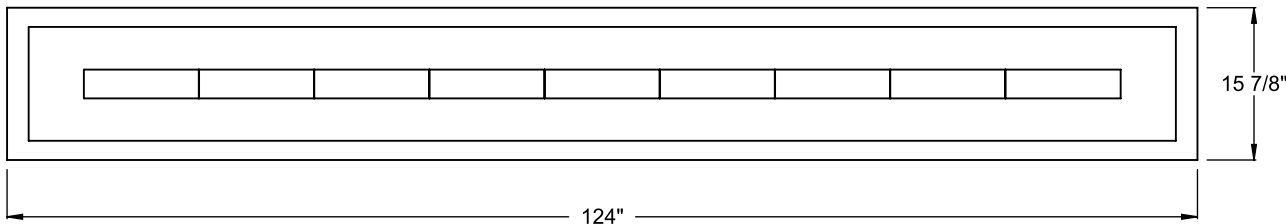

CFPO-10
Linear Firepit
Bottom Intake

**PRELIMINARY
DRAWING ONLY**

EXAMPLE CONFIGURATION	UNLESS OTHERWISE SPECIFIED	DATE
MONTIGO COMMERCIAL FIREPLACES ARE CUSTOM BUILT FOR EACH PROJECT. THIS DRAWING IS FOR REFERENCE ONLY. FLUE AND AIR INTAKE SIZES ARE SUBJECT TO CHANGE DEPENDING ON VENT RUN.	DIMENSIONS ARE IN INCHES TOLERANCES: FRACTIONAL $\pm 1/8"$	28/08/2020

MONTIGO
the art of **fireplaces**
www.montigo.com