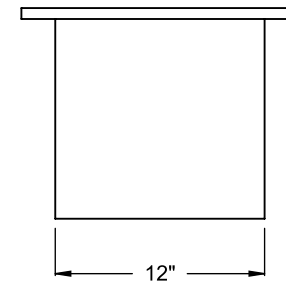

CFPO-3
Linear Firepit
Bottom Intake

**PRELIMINARY
DRAWING ONLY**

EXAMPLE CONFIGURATION	UNLESS OTHERWISE SPECIFIED	DATE
MONTIGO COMMERCIAL FIREPLACES ARE CUSTOM BUILT FOR EACH PROJECT. THIS DRAWING IS FOR REFERENCE ONLY. FLUE AND AIR INTAKE SIZES ARE SUBJECT TO CHANGE DEPENDING ON VENT RUN.	DIMENSIONS ARE IN INCHES TOLERANCES: FRACTIONAL $\pm 1/8"$	28/08/2020

MONTIGO
the art of **fireplaces**
www.montigo.com