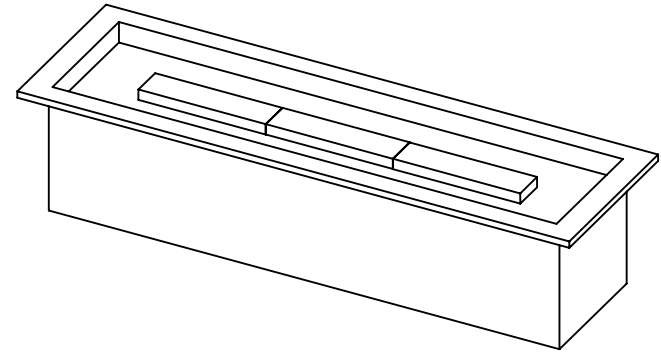

CFPO-4
Linear Firepit
Bottom Intake

**PRELIMINARY
DRAWING ONLY**

EXAMPLE CONFIGURATION	UNLESS OTHERWISE SPECIFIED	DATE
MONTIGO COMMERCIAL FIREPLACES ARE CUSTOM BUILT FOR EACH PROJECT. THIS DRAWING IS FOR REFERENCE ONLY. FLUE AND AIR INTAKE SIZES ARE SUBJECT TO CHANGE DEPENDING ON VENT RUN.	DIMENSIONS ARE IN INCHES TOLERANCES: FRACTIONAL $\pm 1/8"$	28/08/2020

MONTIGO
the art of **fireplaces**
www.montigo.com