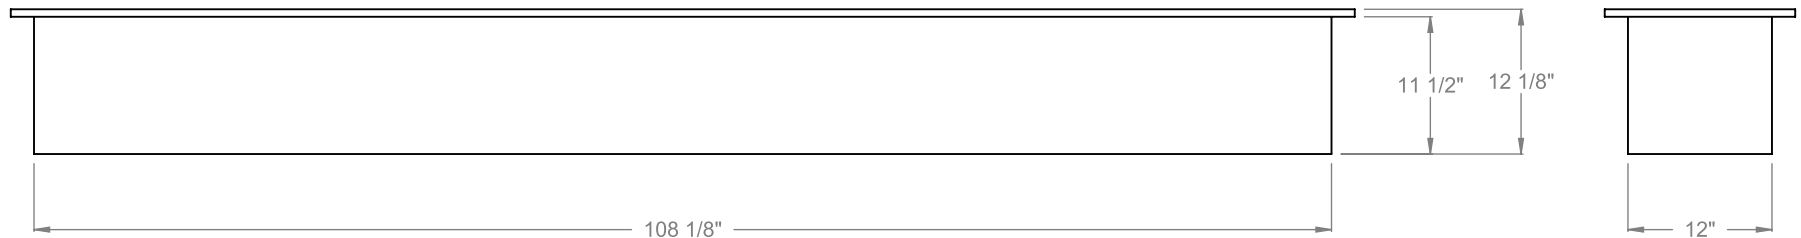

CFPO-9
Linear Firepit
Bottom Intake

**PRELIMINARY
DRAWING ONLY**

EXAMPLE CONFIGURATION	UNLESS OTHERWISE SPECIFIED	DATE
MONTIGO COMMERCIAL FIREPLACES ARE CUSTOM BUILT FOR EACH PROJECT. THIS DRAWING IS FOR REFERENCE ONLY. FLUE AND AIR INTAKE SIZES ARE SUBJECT TO CHANGE DEPENDING ON VENT RUN.	DIMENSIONS ARE IN INCHES TOLERANCES: FRACTIONAL $\pm 1/8"$	28/08/2020

MONTIGO
the art of **fireplaces**
www.montigo.com