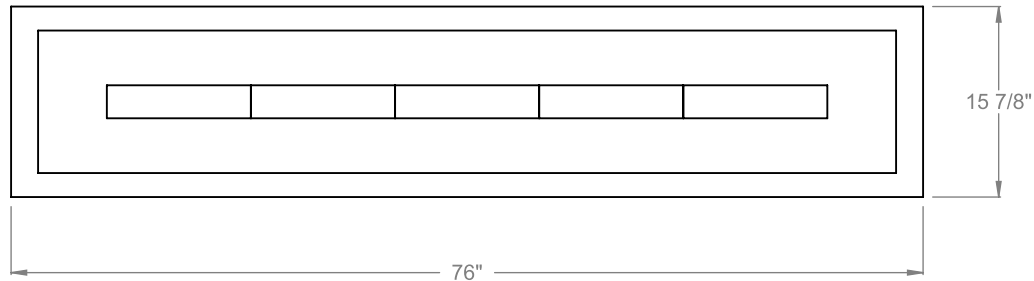

CFPO-6
Linear Firepit
Bottom Intake

**PRELIMINARY
DRAWING ONLY**

EXAMPLE CONFIGURATION	UNLESS OTHERWISE SPECIFIED	DATE
MONTIGO COMMERCIAL FIREPLACES ARE CUSTOM BUILT FOR EACH PROJECT. THIS DRAWING IS FOR REFERENCE ONLY. FLUE AND AIR INTAKE SIZES ARE SUBJECT TO CHANGE DEPENDING ON VENT RUN.	DIMENSIONS ARE IN INCHES TOLERANCES: FRACTIONAL $\pm 1/8"$	28/08/2020

MONTIGO
the art of **fireplaces**
www.montigo.com