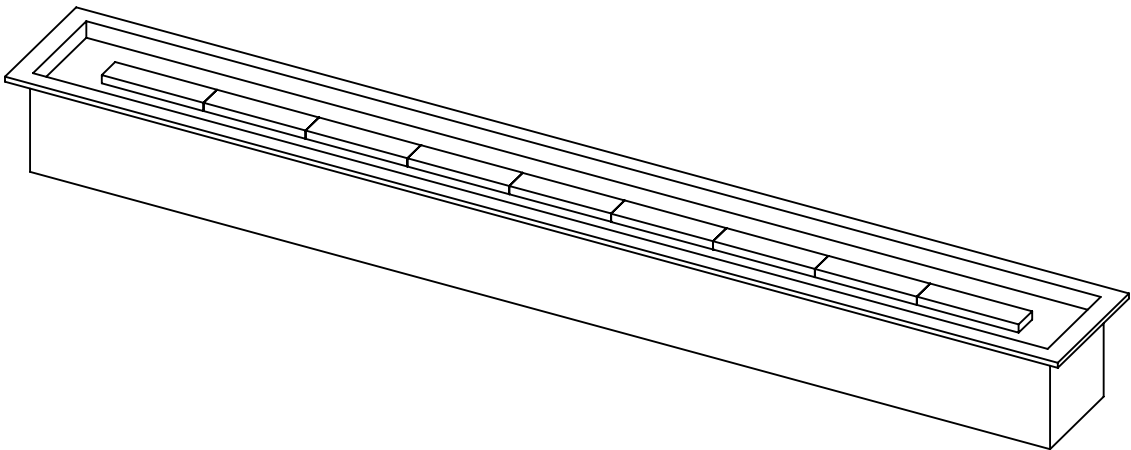

CFPO-10
Linear Firepit
Bottom Intake

**PRELIMINARY
DRAWING ONLY**

EXAMPLE CONFIGURATION	UNLESS OTHERWISE SPECIFIED	DATE
MONTIGO COMMERCIAL FIREPLACES ARE CUSTOM BUILT FOR EACH PROJECT. THIS DRAWING IS FOR REFERENCE ONLY. FLUE AND AIR INTAKE SIZES ARE SUBJECT TO CHANGE DEPENDING ON VENT RUN.	DIMENSIONS ARE IN INCHES TOLERANCES: FRACTIONAL $\pm 1/8"$	28/08/2020

MONTIGO
the art of **fireplaces**
www.montigo.com