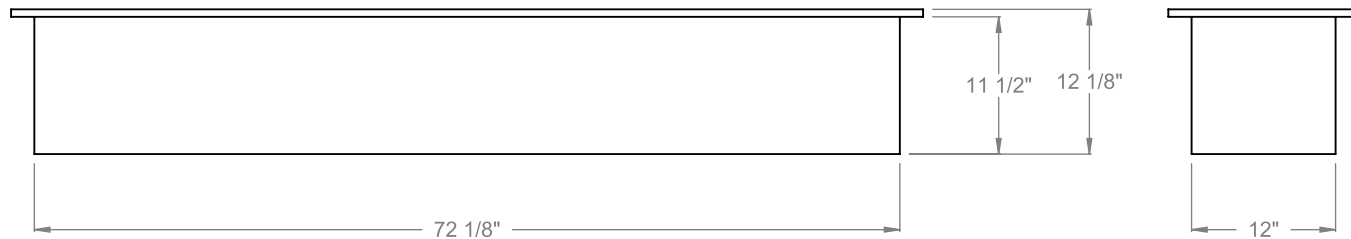

CFPO-6
Linear Firepit
Bottom Intake

**PRELIMINARY
DRAWING ONLY**

EXAMPLE CONFIGURATION	UNLESS OTHERWISE SPECIFIED	DATE
MONTIGO COMMERCIAL FIREPLACES ARE CUSTOM BUILT FOR EACH PROJECT. THIS DRAWING IS FOR REFERENCE ONLY. FLUE AND AIR INTAKE SIZES ARE SUBJECT TO CHANGE DEPENDING ON VENT RUN.	DIMENSIONS ARE IN INCHES TOLERANCES: FRACTIONAL $\pm 1/8"$	28/08/2020

MONTIGO
the art of **fireplaces**
www.montigo.com