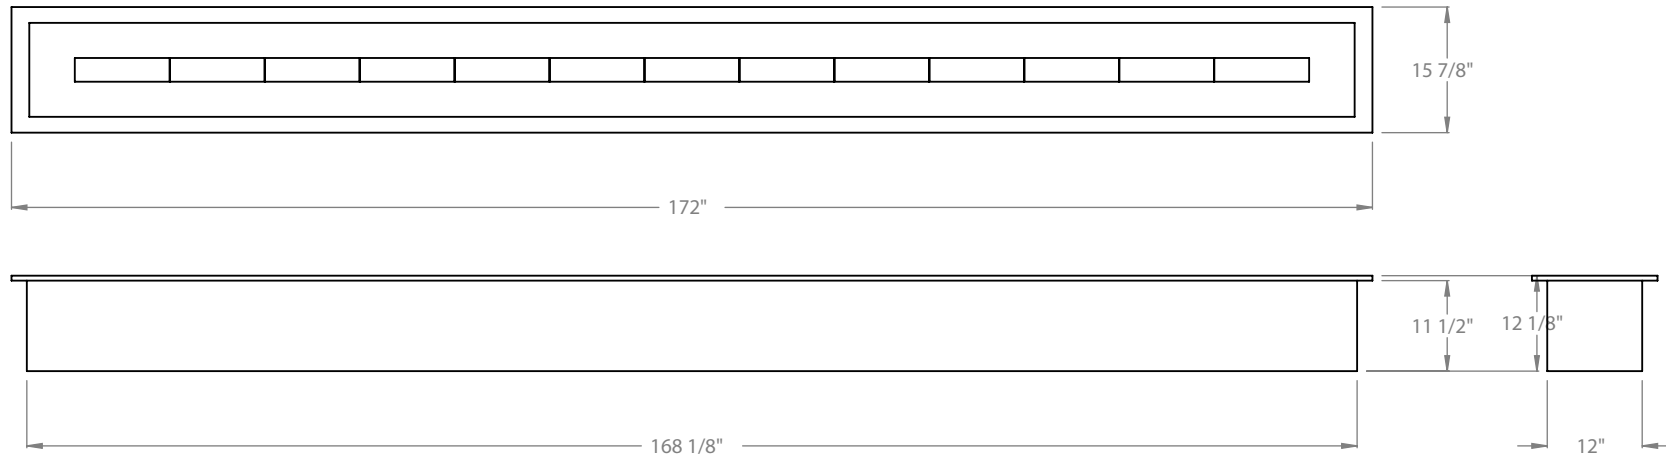

CFPO-14
Linear Firepit
Bottom Intake

**PRELIMINARY
DRAWING ONLY**

EXAMPLE CONFIGURATION	UNLESS OTHERWISE SPECIFIED	DATE
MONTIGO COMMERCIAL FIREPLACES ARE CUSTOM BUILT FOR EACH PROJECT. THIS DRAWING IS FOR REFERENCE ONLY. FLUE AND AIR INTAKE SIZES ARE SUBJECT TO CHANGE DEPENDING ON VENT RUN.	DIMENSIONS ARE IN INCHES TOLERANCES: FRACTIONAL $\pm 1/8"$	28/08/2020