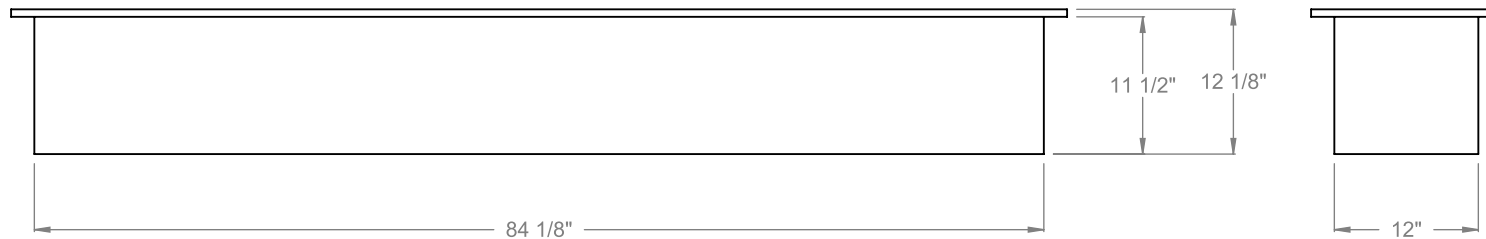

CFPO-7
Linear Firepit
Bottom Intake

**PRELIMINARY
DRAWING ONLY**

EXAMPLE CONFIGURATION	UNLESS OTHERWISE SPECIFIED	DATE
MONTIGO COMMERCIAL FIREPLACES ARE CUSTOM BUILT FOR EACH PROJECT. THIS DRAWING IS FOR REFERENCE ONLY. FLUE AND AIR INTAKE SIZES ARE SUBJECT TO CHANGE DEPENDING ON VENT RUN.	DIMENSIONS ARE IN INCHES TOLERANCES: FRACTIONAL $\pm 1/8"$	28/08/2020

MONTIGO
the art of **fireplaces**
www.montigo.com