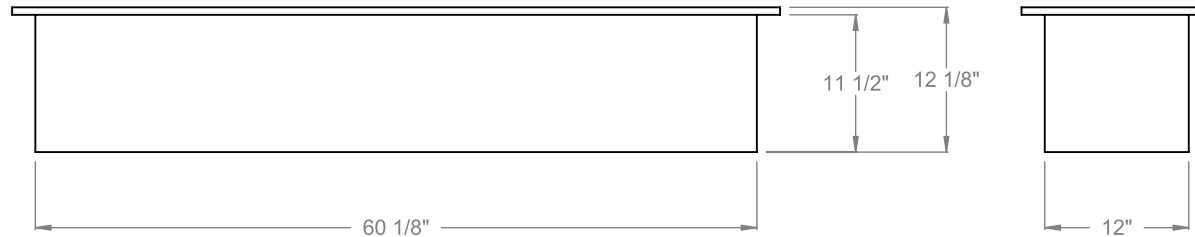

CFPO-5
Linear Firepit
Bottom Intake

**PRELIMINARY
DRAWING ONLY**

EXAMPLE CONFIGURATION	UNLESS OTHERWISE SPECIFIED	DATE
MONTIGO COMMERCIAL FIREPLACES ARE CUSTOM BUILT FOR EACH PROJECT. THIS DRAWING IS FOR REFERENCE ONLY. FLUE AND AIR INTAKE SIZES ARE SUBJECT TO CHANGE DEPENDING ON VENT RUN.	DIMENSIONS ARE IN INCHES TOLERANCES: FRACTIONAL $\pm 1/8"$	28/08/2020

MONTIGO
the art of **fireplaces**
www.montigo.com