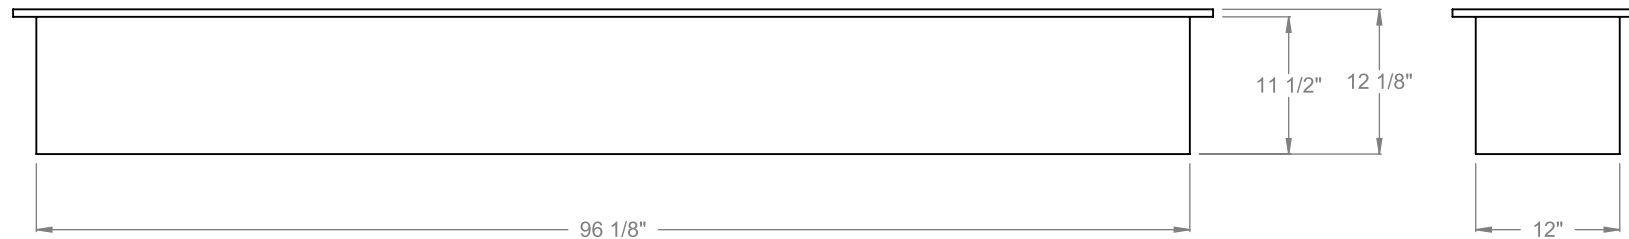

CFPO-8
Linear Firepit
Bottom Intake

**PRELIMINARY
DRAWING ONLY**

EXAMPLE CONFIGURATION	UNLESS OTHERWISE SPECIFIED	DATE
MONTIGO COMMERCIAL FIREPLACES ARE CUSTOM BUILT FOR EACH PROJECT. THIS DRAWING IS FOR REFERENCE ONLY. FLUE AND AIR INTAKE SIZES ARE SUBJECT TO CHANGE DEPENDING ON VENT RUN.	DIMENSIONS ARE IN INCHES TOLERANCES: FRACTIONAL $\pm 1/8"$	28/08/2020

MONTIGO
the art of **fireplaces**
www.montigo.com