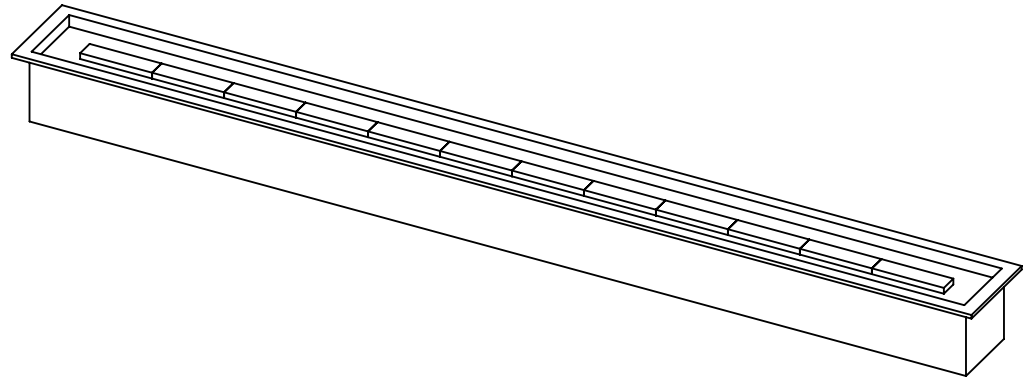

CFPO-13
Linear Firepit
Bottom Intake

**PRELIMINARY
DRAWING ONLY**

EXAMPLE CONFIGURATION	UNLESS OTHERWISE SPECIFIED	DATE
MONTIGO COMMERCIAL FIREPLACES ARE CUSTOM BUILT FOR EACH PROJECT. THIS DRAWING IS FOR REFERENCE ONLY. FLUE AND AIR INTAKE SIZES ARE SUBJECT TO CHANGE DEPENDING ON VENT RUN.	DIMENSIONS ARE IN INCHES TOLERANCES: FRACTIONAL $\pm 1/8"$	28/08/2020

MONTIGO
the art of **fireplaces**
www.montigo.com