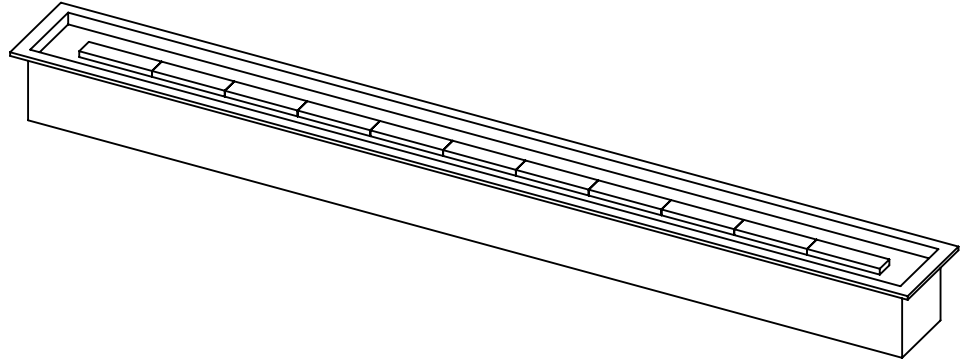

CFPO-12
Linear Firepit
Bottom Intake

**PRELIMINARY
DRAWING ONLY**

EXAMPLE CONFIGURATION	UNLESS OTHERWISE SPECIFIED	DATE
MONTIGO COMMERCIAL FIREPLACES ARE CUSTOM BUILT FOR EACH PROJECT. THIS DRAWING IS FOR REFERENCE ONLY. FLUE AND AIR INTAKE SIZES ARE SUBJECT TO CHANGE DEPENDING ON VENT RUN.	DIMENSIONS ARE IN INCHES TOLERANCES: FRACTIONAL $\pm 1/8"$	28/08/2020

MONTIGO
the art of **fireplaces**
www.montigo.com