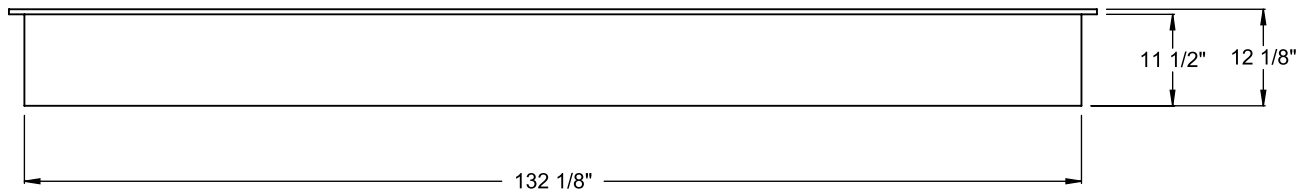

CFPO-11
Linear Firepit
Bottom Intake

**PRELIMINARY
DRAWING ONLY**

EXAMPLE CONFIGURATION	UNLESS OTHERWISE SPECIFIED	DATE
MONTIGO COMMERCIAL FIREPLACES ARE CUSTOM BUILT FOR EACH PROJECT. THIS DRAWING IS FOR REFERENCE ONLY. FLUE AND AIR INTAKE SIZES ARE SUBJECT TO CHANGE DEPENDING ON VENT RUN.	DIMENSIONS ARE IN INCHES TOLERANCES: FRACTIONAL $\pm 1/8"$	28/08/2020

MONTIGO
the art of **fireplaces**
www.montigo.com