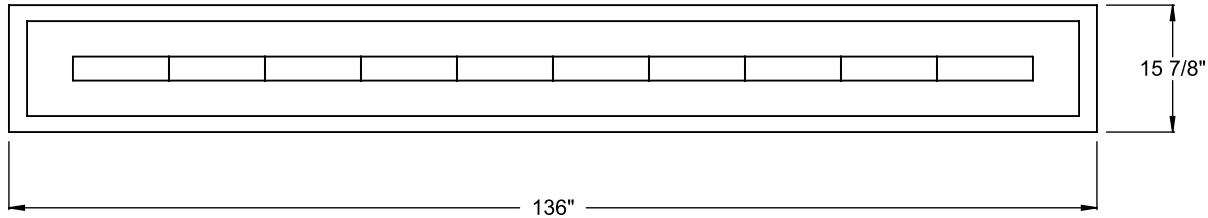

CFPO-11
Linear Firepit
Bottom Intake

**PRELIMINARY
DRAWING ONLY**

EXAMPLE CONFIGURATION	UNLESS OTHERWISE SPECIFIED	DATE
MONTIGO COMMERCIAL FIREPLACES ARE CUSTOM BUILT FOR EACH PROJECT. THIS DRAWING IS FOR REFERENCE ONLY. FLUE AND AIR INTAKE SIZES ARE SUBJECT TO CHANGE DEPENDING ON VENT RUN.	DIMENSIONS ARE IN INCHES TOLERANCES: FRACTIONAL $\pm 1/8"$	28/08/2020

MONTIGO
the art of **fireplaces**
www.montigo.com