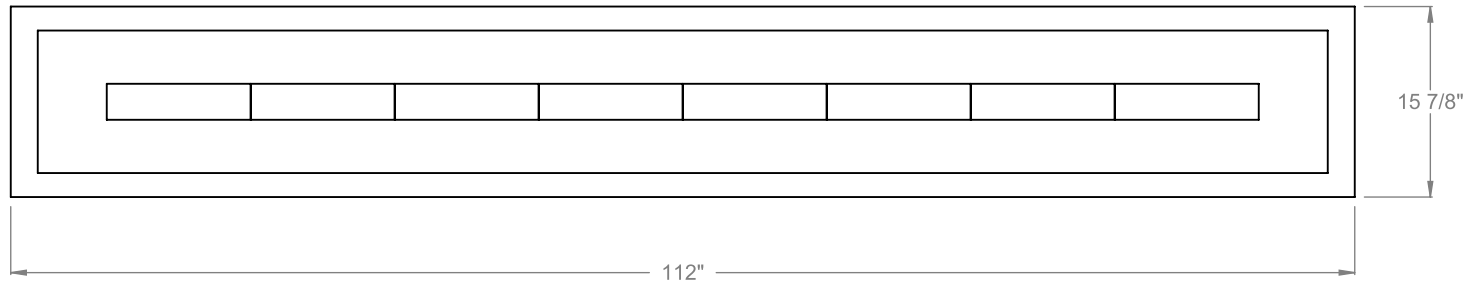

CFPO-9
Linear Firepit
Bottom Intake

**PRELIMINARY
DRAWING ONLY**

EXAMPLE CONFIGURATION	UNLESS OTHERWISE SPECIFIED	DATE
MONTIGO COMMERCIAL FIREPLACES ARE CUSTOM BUILT FOR EACH PROJECT. THIS DRAWING IS FOR REFERENCE ONLY. FLUE AND AIR INTAKE SIZES ARE SUBJECT TO CHANGE DEPENDING ON VENT RUN.	DIMENSIONS ARE IN INCHES TOLERANCES: FRACTIONAL $\pm 1/8"$	28/08/2020

MONTIGO
the art of **fireplaces**
www.montigo.com