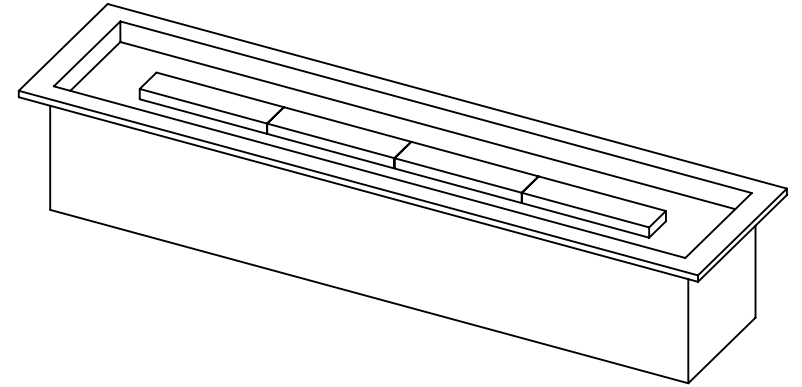

CFPO-5
Linear Firepit
Bottom Intake

**PRELIMINARY
DRAWING ONLY**

EXAMPLE CONFIGURATION	UNLESS OTHERWISE SPECIFIED	DATE
MONTIGO COMMERCIAL FIREPLACES ARE CUSTOM BUILT FOR EACH PROJECT. THIS DRAWING IS FOR REFERENCE ONLY. FLUE AND AIR INTAKE SIZES ARE SUBJECT TO CHANGE DEPENDING ON VENT RUN.	DIMENSIONS ARE IN INCHES TOLERANCES: FRACTIONAL $\pm 1/8"$	28/08/2020

MONTIGO
the art of **fireplaces**
www.montigo.com