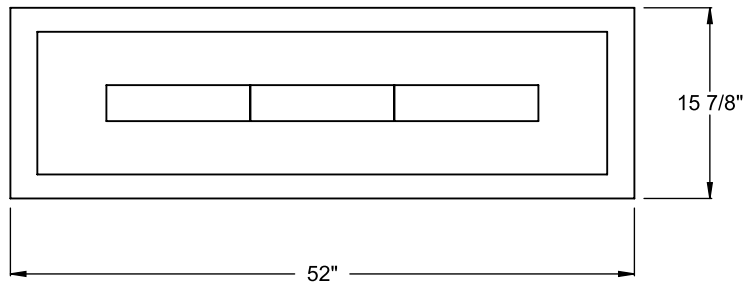

CFPO-4
Linear Firepit
Bottom Intake

**PRELIMINARY
DRAWING ONLY**

EXAMPLE CONFIGURATION	UNLESS OTHERWISE SPECIFIED	DATE
MONTIGO COMMERCIAL FIREPLACES ARE CUSTOM BUILT FOR EACH PROJECT. THIS DRAWING IS FOR REFERENCE ONLY. FLUE AND AIR INTAKE SIZES ARE SUBJECT TO CHANGE DEPENDING ON VENT RUN.	DIMENSIONS ARE IN INCHES TOLERANCES: FRACTIONAL $\pm 1/8"$	28/08/2020

MONTIGO
the art of **fireplaces**
www.montigo.com