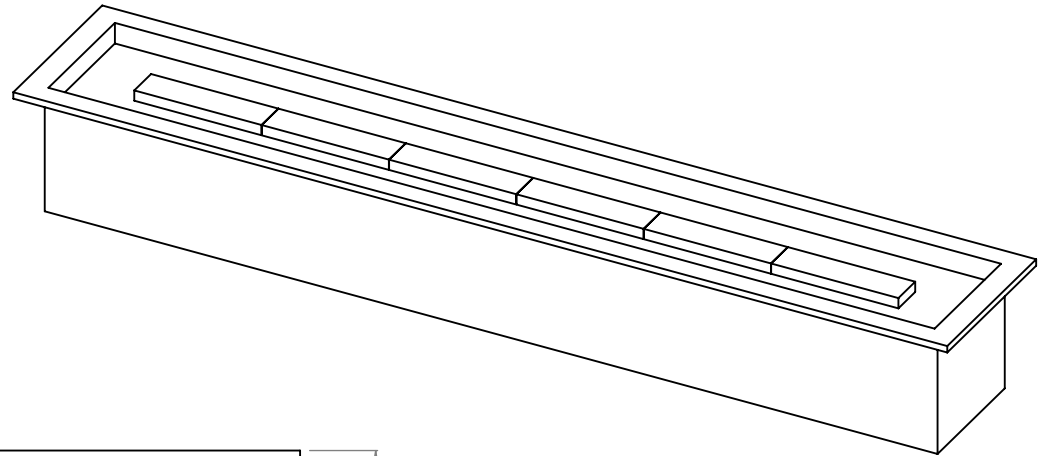

CFPO-7
Linear Firepit
Bottom Intake

**PRELIMINARY
DRAWING ONLY**

EXAMPLE CONFIGURATION	UNLESS OTHERWISE SPECIFIED	DATE
MONTIGO COMMERCIAL FIREPLACES ARE CUSTOM BUILT FOR EACH PROJECT. THIS DRAWING IS FOR REFERENCE ONLY. FLUE AND AIR INTAKE SIZES ARE SUBJECT TO CHANGE DEPENDING ON VENT RUN.	DIMENSIONS ARE IN INCHES TOLERANCES: FRACTIONAL $\pm 1/8"$	28/08/2020

MONTIGO
the art of **fireplaces**
www.montigo.com