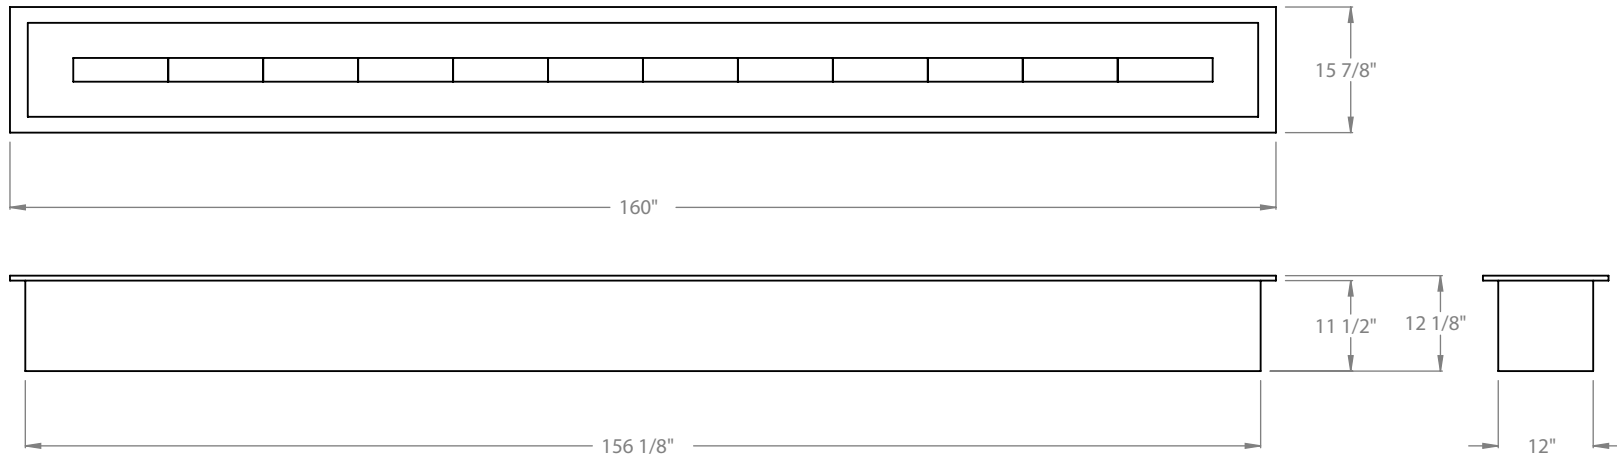

CFPO-13
Linear Firepit
Bottom Intake

**PRELIMINARY
DRAWING ONLY**

EXAMPLE CONFIGURATION	UNLESS OTHERWISE SPECIFIED	DATE
MONTIGO COMMERCIAL FIREPLACES ARE CUSTOM BUILT FOR EACH PROJECT. THIS DRAWING IS FOR REFERENCE ONLY. FLUE AND AIR INTAKE SIZES ARE SUBJECT TO CHANGE DEPENDING ON VENT RUN.	DIMENSIONS ARE IN INCHES TOLERANCES: FRACTIONAL $\pm 1/8"$	28/08/2020

MONTIGO
the art of **fireplaces**
www.montigo.com