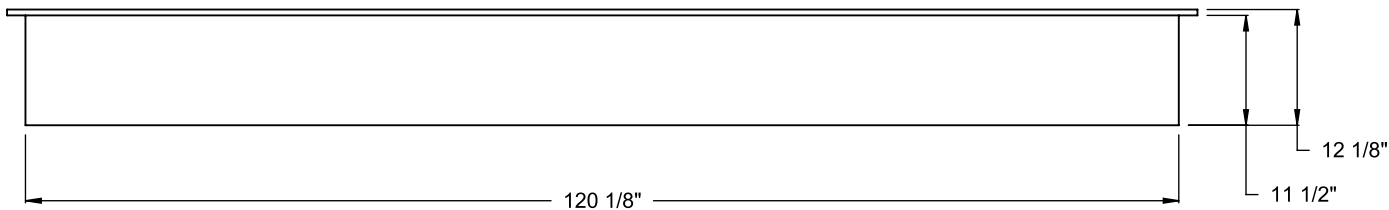

CFPO-10
Linear Firepit
Bottom Intake

**PRELIMINARY
DRAWING ONLY**

EXAMPLE CONFIGURATION	UNLESS OTHERWISE SPECIFIED	DATE
MONTIGO COMMERCIAL FIREPLACES ARE CUSTOM BUILT FOR EACH PROJECT. THIS DRAWING IS FOR REFERENCE ONLY. FLUE AND AIR INTAKE SIZES ARE SUBJECT TO CHANGE DEPENDING ON VENT RUN.	DIMENSIONS ARE IN INCHES TOLERANCES: FRACTIONAL $\pm 1/8"$	28/08/2020

MONTIGO
the art of **fireplaces**
www.montigo.com