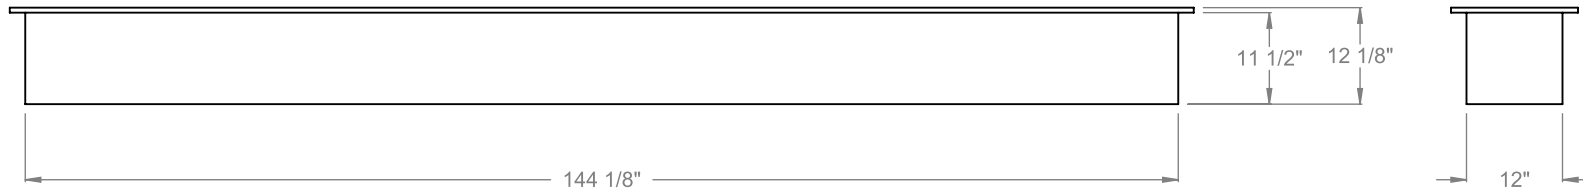

CFPO-12
Linear Firepit
Bottom Intake

**PRELIMINARY
DRAWING ONLY**

EXAMPLE CONFIGURATION	UNLESS OTHERWISE SPECIFIED	DATE
MONTIGO COMMERCIAL FIREPLACES ARE CUSTOM BUILT FOR EACH PROJECT. THIS DRAWING IS FOR REFERENCE ONLY. FLUE AND AIR INTAKE SIZES ARE SUBJECT TO CHANGE DEPENDING ON VENT RUN.	DIMENSIONS ARE IN INCHES TOLERANCES: FRACTIONAL $\pm 1/8"$	28/08/2020

MONTIGO
the art of **fireplaces**
www.montigo.com