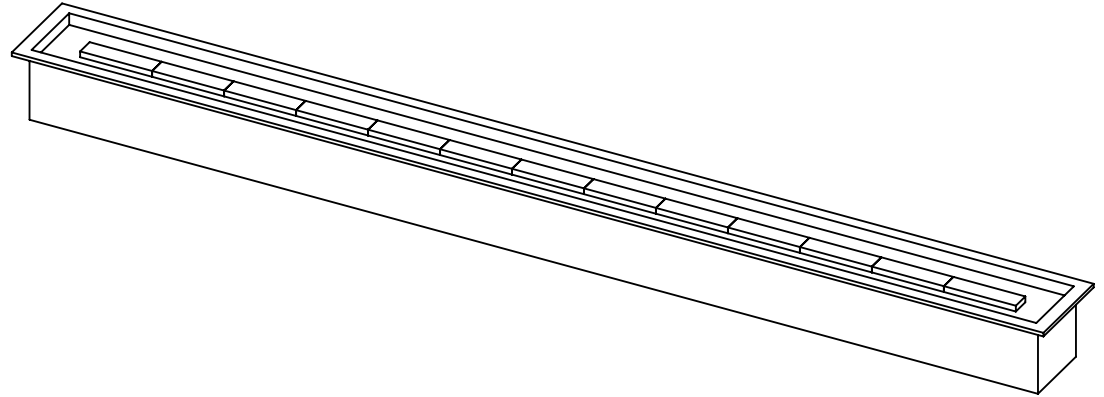

CFPO-14
Linear Firepit
Bottom Intake

**PRELIMINARY
DRAWING ONLY**

EXAMPLE CONFIGURATION	UNLESS OTHERWISE SPECIFIED	DATE
MONTIGO COMMERCIAL FIREPLACES ARE CUSTOM BUILT FOR EACH PROJECT. THIS DRAWING IS FOR REFERENCE ONLY. FLUE AND AIR INTAKE SIZES ARE SUBJECT TO CHANGE DEPENDING ON VENT RUN.	DIMENSIONS ARE IN INCHES TOLERANCES: FRACTIONAL $\pm 1/8"$	28/08/2020