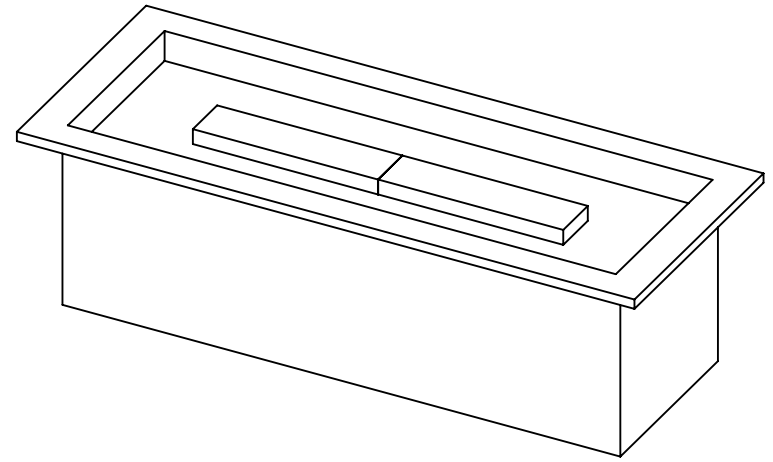

CFPO-3
Linear Firepit
Bottom Intake

**PRELIMINARY
DRAWING ONLY**

EXAMPLE CONFIGURATION	UNLESS OTHERWISE SPECIFIED	DATE
MONTIGO COMMERCIAL FIREPLACES ARE CUSTOM BUILT FOR EACH PROJECT. THIS DRAWING IS FOR REFERENCE ONLY. FLUE AND AIR INTAKE SIZES ARE SUBJECT TO CHANGE DEPENDING ON VENT RUN.	DIMENSIONS ARE IN INCHES TOLERANCES: FRACTIONAL $\pm 1/8"$	28/08/2020

MONTIGO
the art of **fireplaces**
www.montigo.com