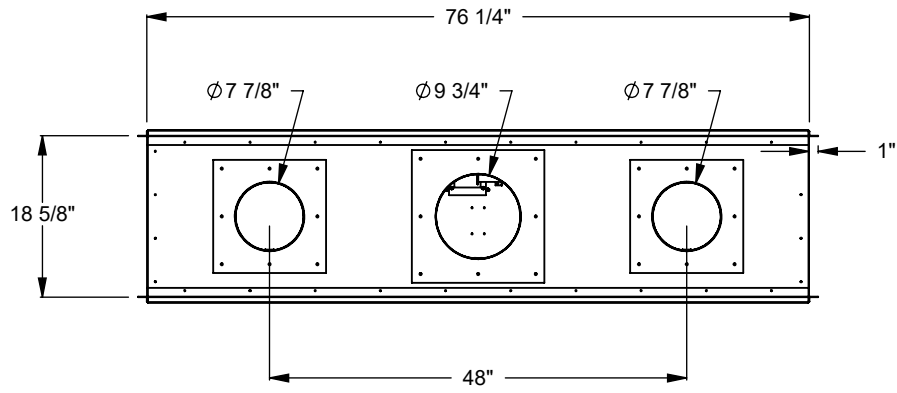

PCST636
Prodigy See Through
COOL-Pack Top Intake

NOTE	UNLESS OTHERWISE SPECIFIED	DATE
PRODIGY SERIES UNITS ARE EQUIPPED WITH MULTI-COLOR LED UPLIGHTING.	DIMENSIONS ARE IN INCHES TOLERANCES: FRACTIONAL $\pm 1/8"$	01/29/2021

MONTIGO
the art of fireplaces
www.montigo.com