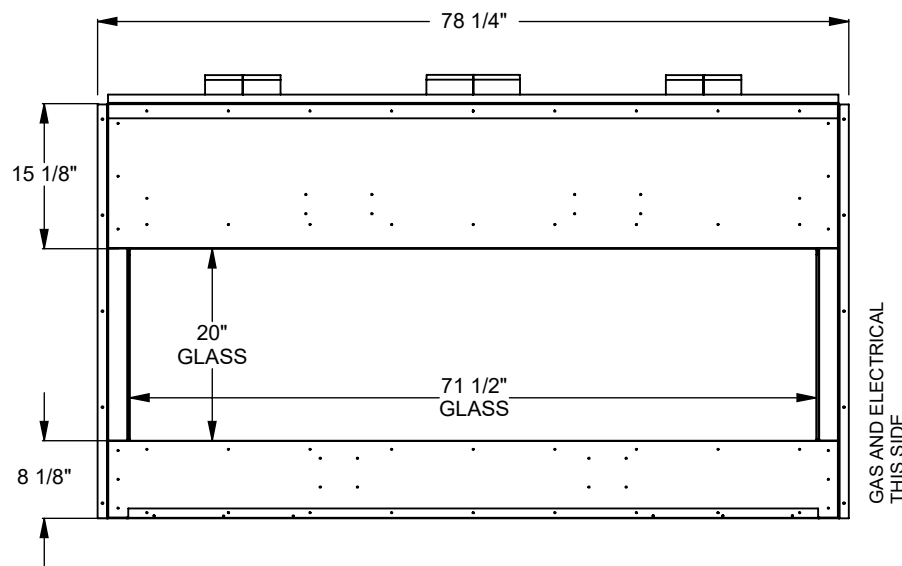

PCST612
 Prodigy See Through
 COOL-Pack Top Intake

| NOTE | UNLESS OTHERWISE SPECIFIED | DATE |
|--|---|------------|
| PRODIGY SERIES UNITS ARE EQUIPPED WITH MULTI-COLOR LED UPLIGHTING. | DIMENSIONS ARE IN INCHES TOLERANCES: FRACTIONAL $\pm 1/8"$ | 01/29/2021 |

MONTIGO
 the art of fireplaces
 www.montigo.com

PCST620
 Prodigy See Through
 COOL-Pack Top Intake

| NOTE | UNLESS OTHERWISE SPECIFIED | DATE |
|--|---|------------|
| PRODIGY SERIES UNITS ARE EQUIPPED WITH MULTI-COLOR LED UPLIGHTING. | DIMENSIONS ARE IN INCHES TOLERANCES: FRACTIONAL $\pm 1/8"$ | 01/29/2021 |