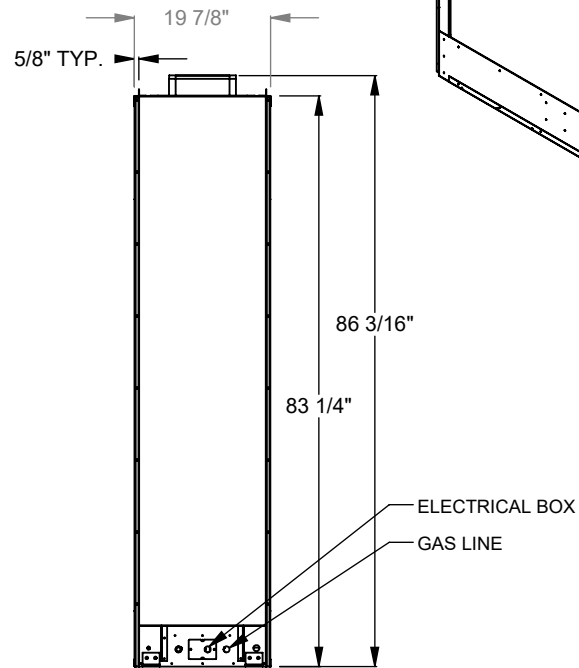

PCST660
Prodigy See Through
COOL-Pack Top Intake

NOTE	UNLESS OTHERWISE SPECIFIED	DATE
PRODIGY SERIES UNITS ARE EQUIPPED WITH MULTI-COLOR LED UPLIGHTING.	DIMENSIONS ARE IN INCHES TOLERANCES: FRACTIONAL $\pm 1/8"$	01/29/2021

MONTIGO
the art of fireplaces
www.montigo.com