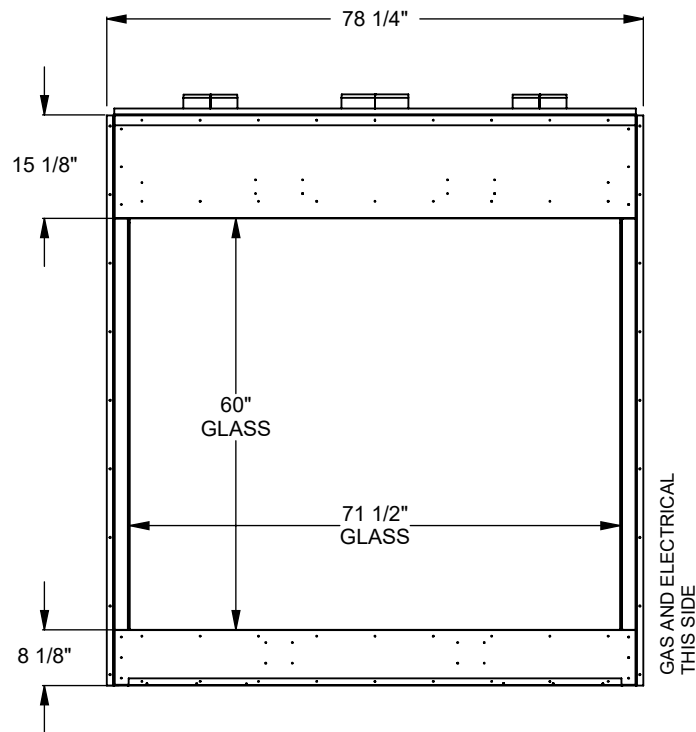

PCST660
Prodigy See Through
COOL-Pack Top Intake

NOTE	UNLESS OTHERWISE SPECIFIED	DATE
PRODIGY SERIES UNITS ARE EQUIPPED WITH MULTI-COLOR LED UPLIGHTING.	DIMENSIONS ARE IN INCHES TOLERANCES: FRACTIONAL $\pm 1/8"$	01/29/2021

MONTIGO
the art of fireplaces
www.montigo.com