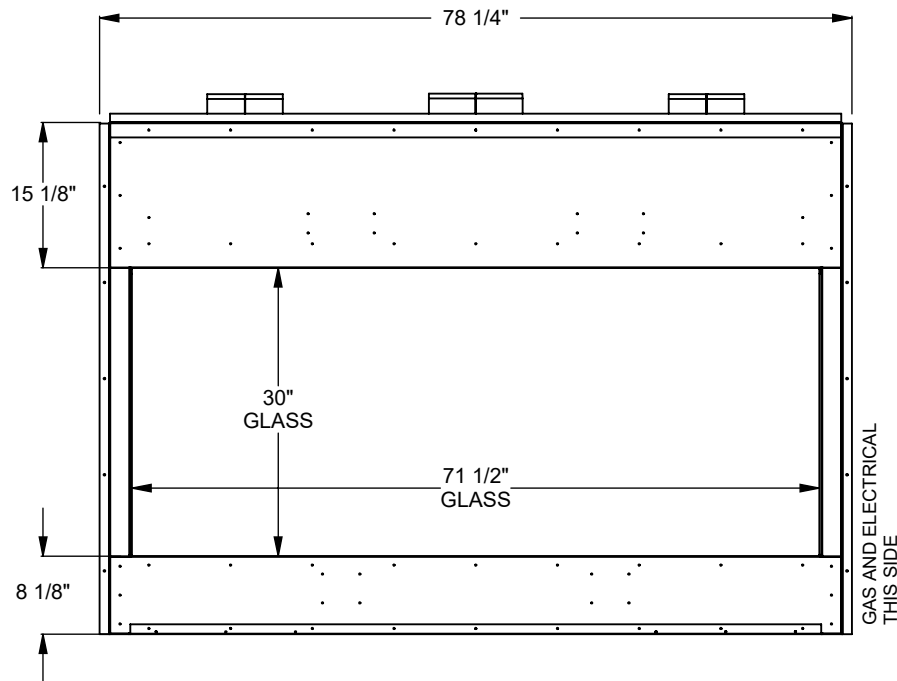

PCST630
Prodigy See Through
COOL-Pack Top Intake

NOTE	UNLESS OTHERWISE SPECIFIED	DATE
PRODIGY SERIES UNITS ARE EQUIPPED WITH MULTI-COLOR LED UPLIGHTING.	DIMENSIONS ARE IN INCHES TOLERANCES: FRACTIONAL $\pm 1/8"$	01/29/2021

MONTIGO
the art of fireplaces
www.montigo.com