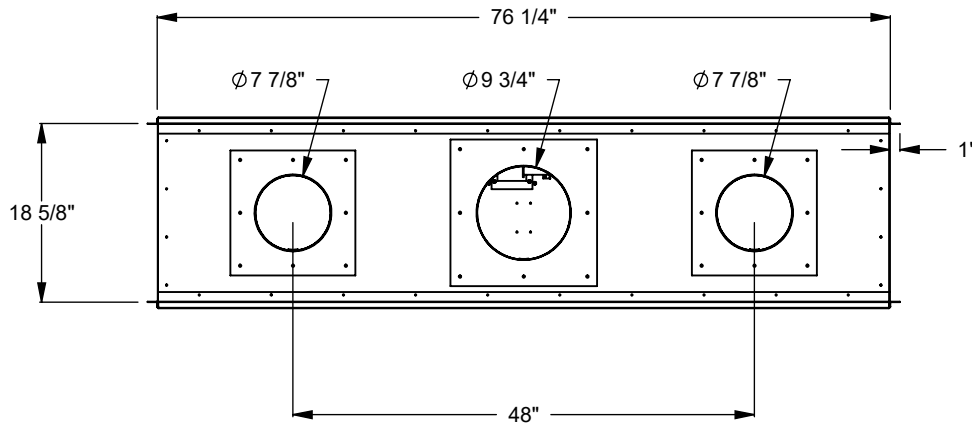

PCST630
Prodigy See Through
COOL-Pack Top Intake

NOTE	UNLESS OTHERWISE SPECIFIED	DATE
PRODIGY SERIES UNITS ARE EQUIPPED WITH MULTI-COLOR LED UPLIGHTING.	DIMENSIONS ARE IN INCHES TOLERANCES: FRACTIONAL $\pm 1/8"$	01/29/2021

MONTIGO
the art of fireplaces
www.montigo.com