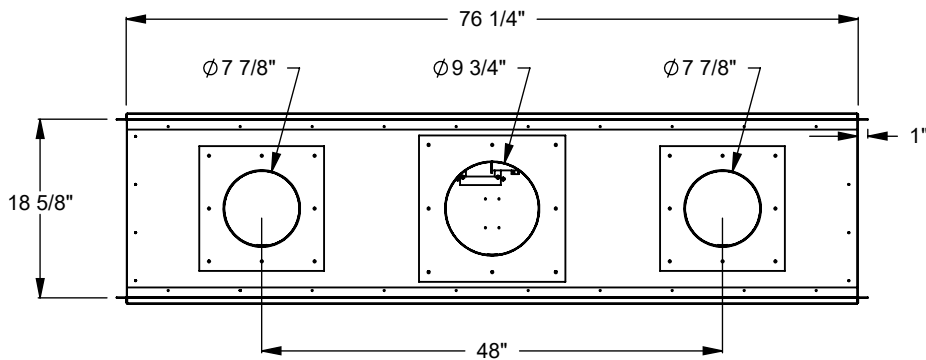

PCST612
 Prodigy See Through
 COOL-Pack Top Intake

| NOTE | UNLESS OTHERWISE SPECIFIED | DATE |
|--|---|------------|
| PRODIGY SERIES UNITS ARE EQUIPPED WITH MULTI-COLOR LED UPLIGHTING. | DIMENSIONS ARE IN INCHES TOLERANCES: FRACTIONAL $\pm 1/8"$ | 01/29/2021 |

MONTIGO
 the art of fireplaces
 www.montigo.com

PCST620
 Prodigy See Through
 COOL-Pack Top Intake

| NOTE | UNLESS OTHERWISE SPECIFIED | DATE |
|--|---|------------|
| PRODIGY SERIES UNITS ARE EQUIPPED WITH MULTI-COLOR LED UPLIGHTING. | DIMENSIONS ARE IN INCHES TOLERANCES: FRACTIONAL $\pm 1/8"$ | 01/29/2021 |