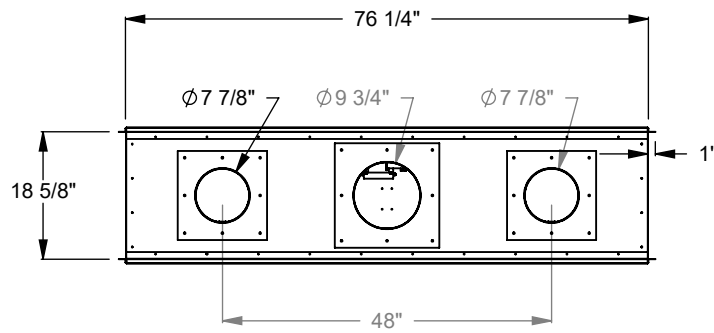

PCST660
Prodigy See Through
COOL-Pack Top Intake

NOTE	UNLESS OTHERWISE SPECIFIED	DATE
PRODIGY SERIES UNITS ARE EQUIPPED WITH MULTI-COLOR LED UPLIGHTING.	DIMENSIONS ARE IN INCHES TOLERANCES: FRACTIONAL $\pm 1/8"$	01/29/2021

MONTIGO
the art of fireplaces
www.montigo.com