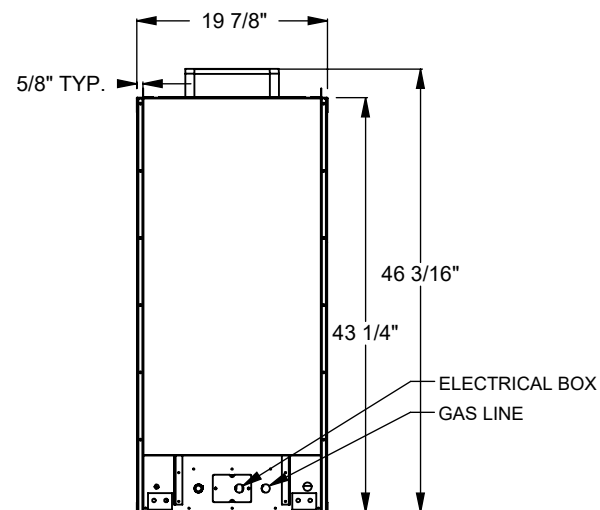

PCST620
Prodigy See Through
COOL-Pack Top Intake

NOTE	UNLESS OTHERWISE SPECIFIED	DATE
PRODIGY SERIES UNITS ARE EQUIPPED WITH MULTI-COLOR LED UPLIGHTING.	DIMENSIONS ARE IN INCHES TOLERANCES: FRACTIONAL $\pm 1/8"$	01/29/2021

MONTIGO
the art of fireplaces
www.montigo.com