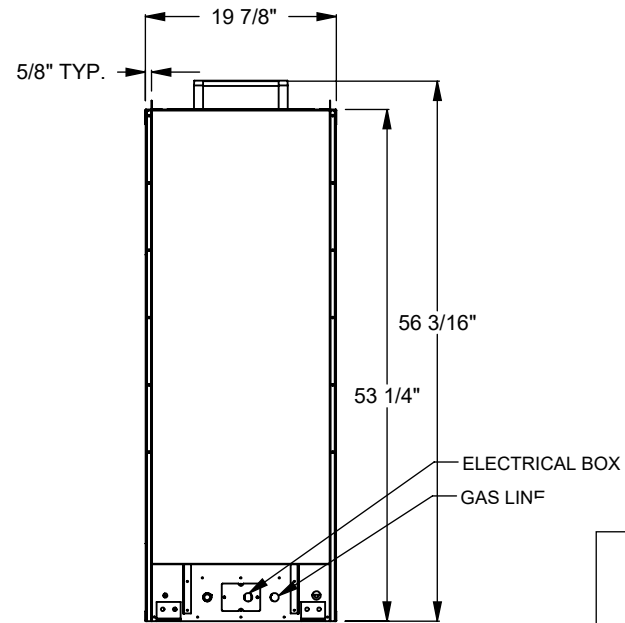

PCST630
Prodigy See Through
COOL-Pack Top Intake

NOTE	UNLESS OTHERWISE SPECIFIED	DATE
PRODIGY SERIES UNITS ARE EQUIPPED WITH MULTI-COLOR LED UPLIGHTING.	DIMENSIONS ARE IN INCHES TOLERANCES: FRACTIONAL $\pm 1/8"$	01/29/2021

MONTIGO
the art of fireplaces
www.montigo.com