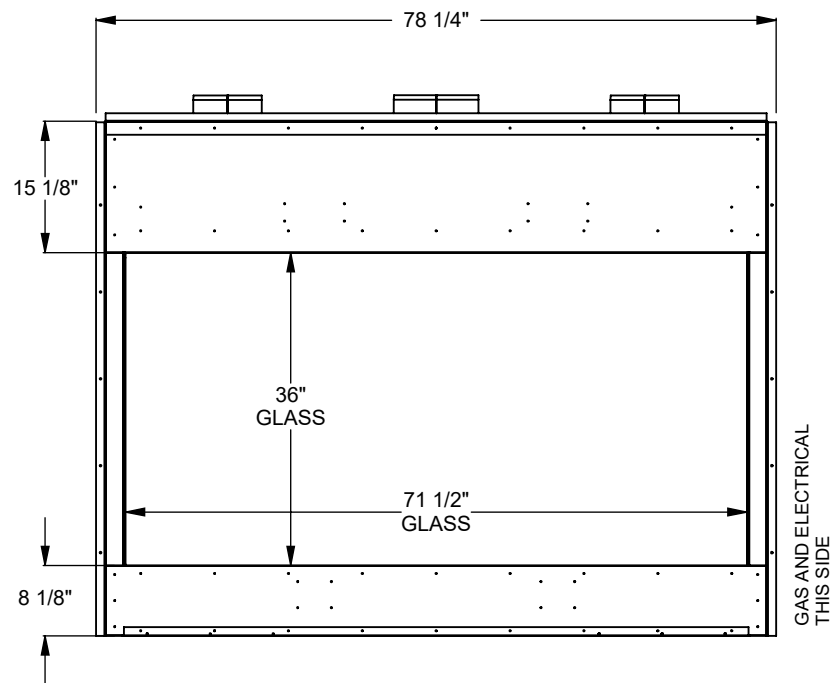

PCST636
Prodigy See Through
COOL-Pack Top Intake

NOTE	UNLESS OTHERWISE SPECIFIED	DATE
PRODIGY SERIES UNITS ARE EQUIPPED WITH MULTI-COLOR LED UPLIGHTING.	DIMENSIONS ARE IN INCHES TOLERANCES: FRACTIONAL $\pm 1/8"$	01/29/2021

MONTIGO
the art of fireplaces
www.montigo.com