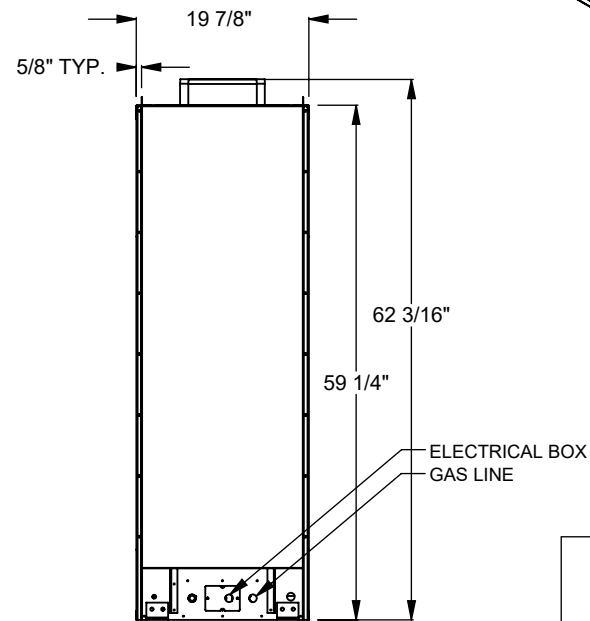

PCST636
Prodigy See Through
COOL-Pack Top Intake

NOTE	UNLESS OTHERWISE SPECIFIED	DATE
PRODIGY SERIES UNITS ARE EQUIPPED WITH MULTI-COLOR LED UPLIGHTING.	DIMENSIONS ARE IN INCHES TOLERANCES: FRACTIONAL $\pm 1/8"$	01/29/2021

MONTIGO
the art of fireplaces
www.montigo.com